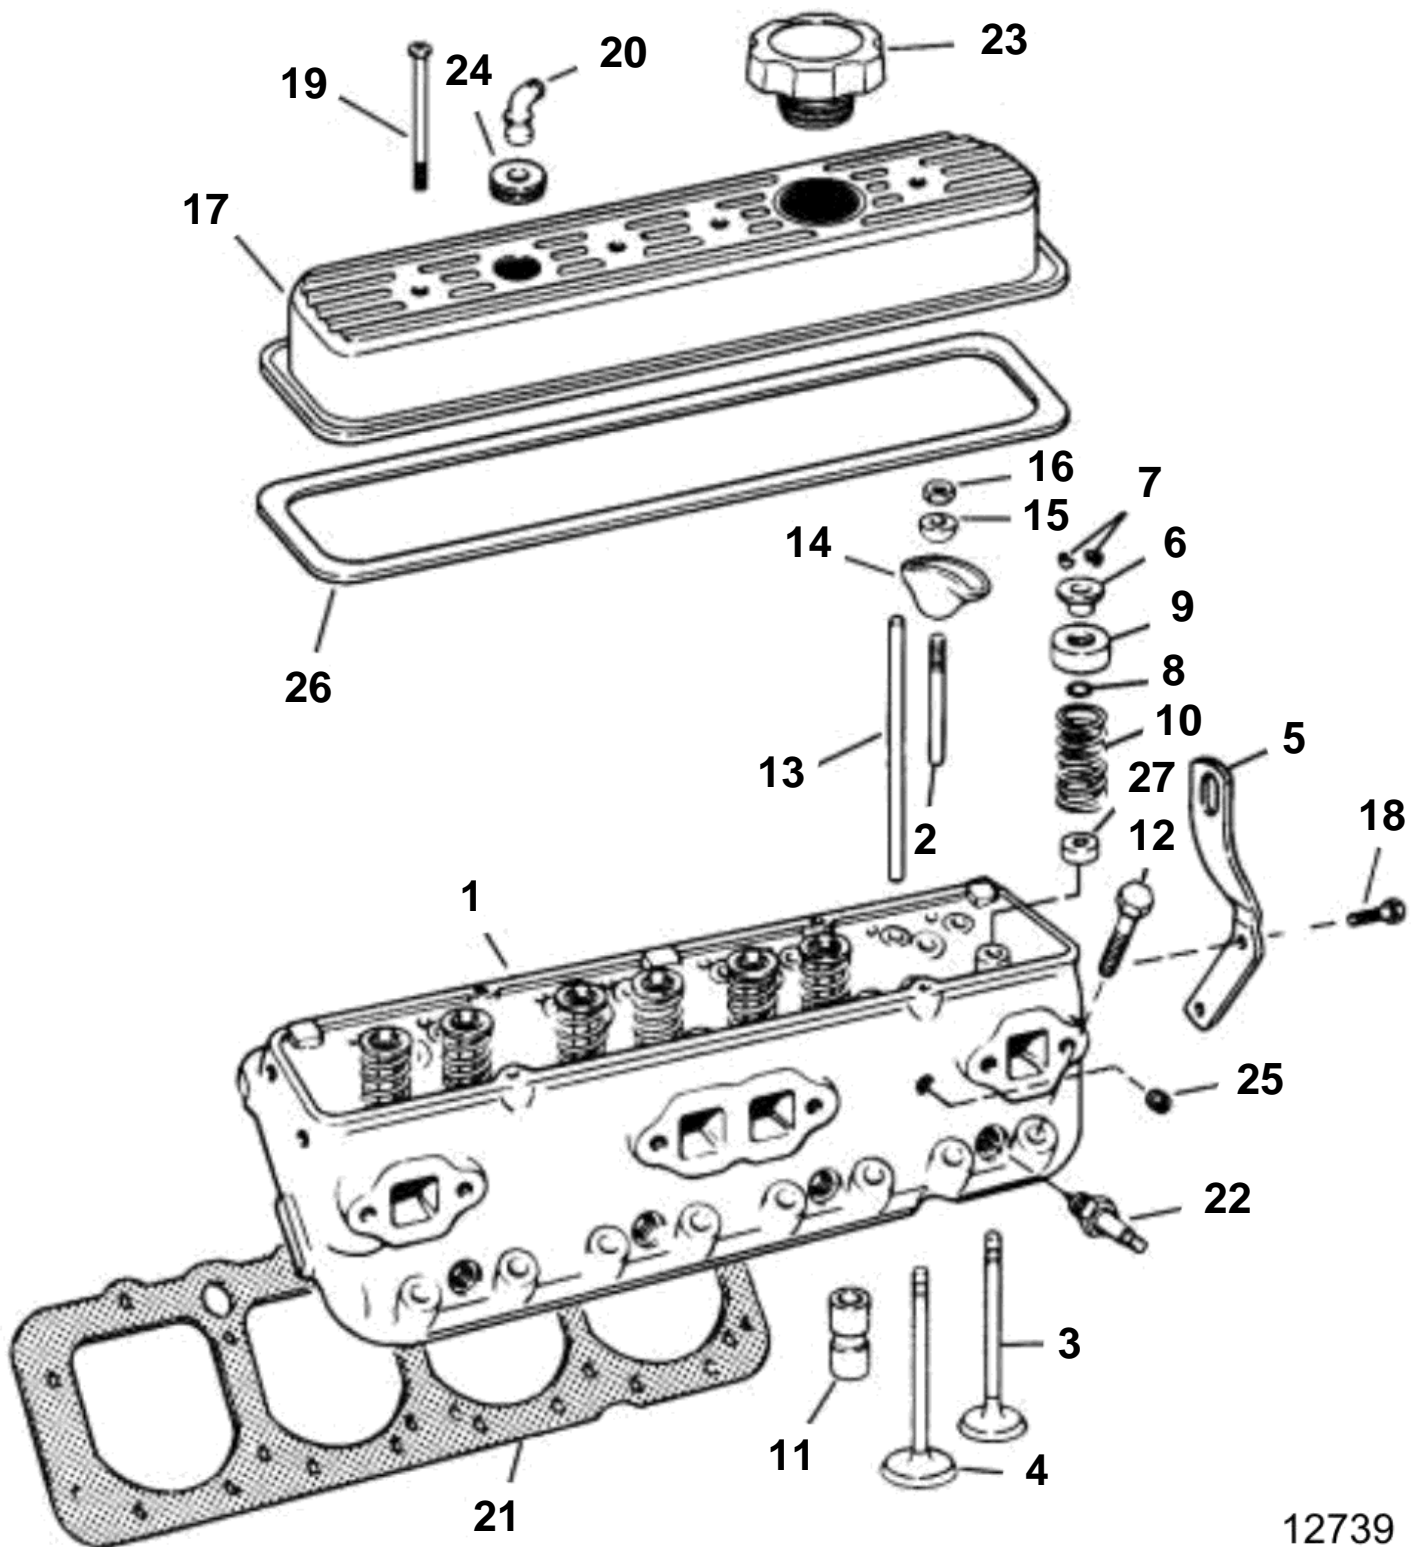

5.7GLPLKA, 5.7GLPLKD, 5.7GLPLKE, 5.7GLPLKR, 5.7GSPLKD, 5.7GSPLKE, 5.7GLIPLKDCE, 5.7GIPLKDCE, 5.7GIPLKECE

12739

5.7GLPLKA, 5.7GLPLKD, 5.7GLPLKE, 5.7GLPLKR, 5.7GSPLKD, 5.7GSPLKE, 5.7GLIPLKDCE, 5.7GIPLKDCE, 5.7GIPLKECE

REF	PART NO.	QTY	DESCRIPTION	NOTES
1	3853852	2	Head	
2	3856115	16	Stud, Rocker arm, standard	
		1	Stud, Rocker arm, 0.013 OS	0.33 mm
3	3852451	8	Valve, intake	Standard
		1	Valve, 0.015 in. OS	0.38 mm
		1	Valve, 0.030 in. OS	0.76 mm
4	3855808	8	Valve, exhaust	Standard
		1	Valve, 0.015 in. OS	0.38 mm
	3855809	1	Valve, 0.030 in. OS	0.76 mm
		1	Valve, 0.035 in. OS	0.89 mm
5	3853311	2	Bracket	
6	3853228	16	Valve spring washer, Valve spring	
	3853229	8	Rotator, Exhaust exhaust	
7	3855823	32	Valve cotter, Valve stem	
8	3853132	16	Seal, Valve stem	
9	3853145	16	Shield, Valve stem	
10	3853227	16	Spring	
11	3853954	16	Valve tappet	
12	3856122	14	Bolt, Cylinder head, 3.75 in	95 mm
	3856123	4	Bolt, Cylinder head, 3.00 in	76 mm
	3856124	16	Bolt, Cylinder head, 1.75 in	45 mm
13	3856118	16	Push rod	
14		16	Rocker arm	
15	3853158	16	Arm, Rocker arm	
16	3853004	16	Nut, Rocker arm	
17	3854009	2	Valve cover	
18	3853557	2	Screw, Lift bracket to engine	
19	3856135	8	Bolt, Valve cover	
20	3852104	2	Elbow, Valve cover	
21	3853380	2	Cylinder head gasket, Cylinder head	
22	3851861	2	Spark plug kit	4 pack
	3851860	1	Spark plug kit	24 pack
23	3854008	2	Oil filler cap, Oil	
24	3852103	1	Grommet, Valve cover	
25	3852471	1	Plug, Cylinder head	
26	3852687	2	Gasket, Valve cover	
27	3853226	8	Sealing, Exhaust, standard	
	3854956	16	Sealing, O-ring	